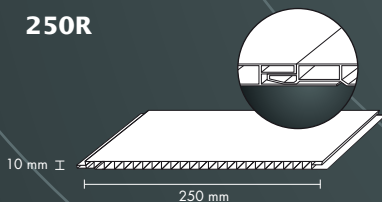

decos

Colors

250R

Finishing profile P600

Available in white and suitable colours
 with adhesive strip / L=260

Blanc Ménuire
 250R.700.260
 250R.700.400

Gris Mistral
 250R.704.260
 250R.704.400

Cappuccino
 250R.703.260