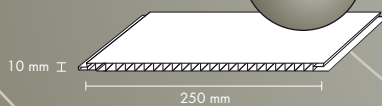

decos

Orion

250R

Pompey
250R.352.26

Amarant
250R.355.26

Carrara
250R.353.26

Labo

Finishing profile P600

Available in white and suitable colours
with adhesive strip / L=260

Fridge white

250R.001.26
250R.001.45
250R.001.60

Cream white

250R.002.26
250R.002.45
250R.002.60