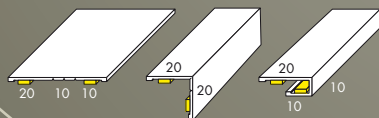

decos

Orion

250R

Pompey
250R.352.26

Amarant
250R.355.26

Carrara
250R.353.26

Labo

Finishing profile P600

Available in white and suitable colours
with adhesive strip / L=260

Fridge white

250R.001.26
250R.001.45
250R.001.60

Cream white

250R.002.26
250R.002.45
250R.002.60