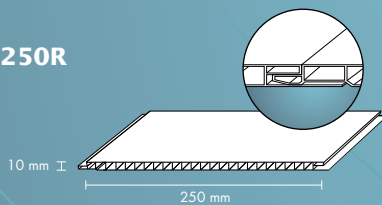

decos

Tegula

250R

Tegula Beige
250R.856.27

Tegula Grey
250R.857.27

Finishing profile P600
Available in white and suitable colours
with adhesive strip / L=270