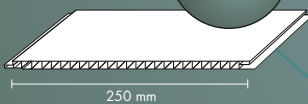

decos

Tinto

250R

10 mm I

250 mm

Finishing profile P600

Available in white and suitable colours
 with adhesive strip / L=260

Glacier