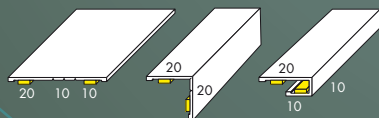

decos

Tinto

250R

10 mm I

250 mm

Finishing profile P600

Available in white and suitable colours
 with adhesive strip / L=260

Glacier