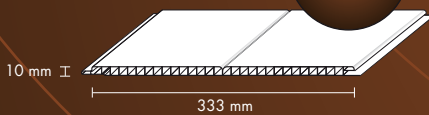

decos

Woodlands

333W

250R

Finishing profile P600

Available in white and suitable colours
with adhesive strip / L=270

White ash

333W.251.27
333W.251.50

Warm ash

333W.252.27
333W.252.50

Grey ash

333W.253.27
333W.253.50

Cherry tree

250R.501.27

Royal Oak

250R.502.27

Beech

250R.503.27