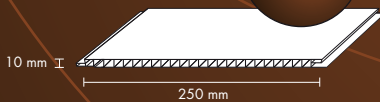

### Finishing profile P600

Available in white and suitable colours  
 with adhesive strip / L=270

**White ash**

333W.251.27  
333W.251.50

**Warm ash**

333W.252.27  
333W.252.50

**Grey ash**

333W.253.27  
333W.253.50