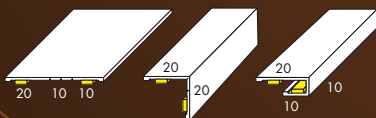

### Finishing profile P600

Available in white and suitable colours  
 with adhesive strip / L=270

**White ash**

333W.251.27  
333W.251.50

**Warm ash**

333W.252.27  
333W.252.50

**Grey ash**

333W.253.27  
333W.253.50